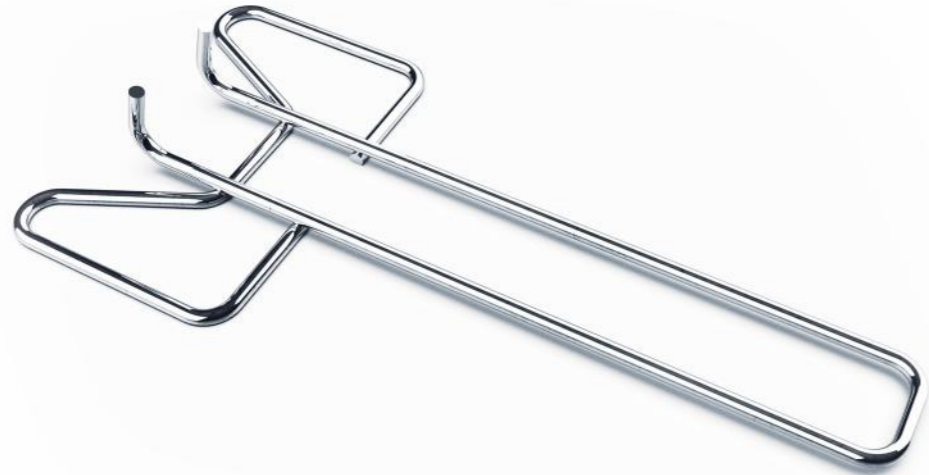

Accessories